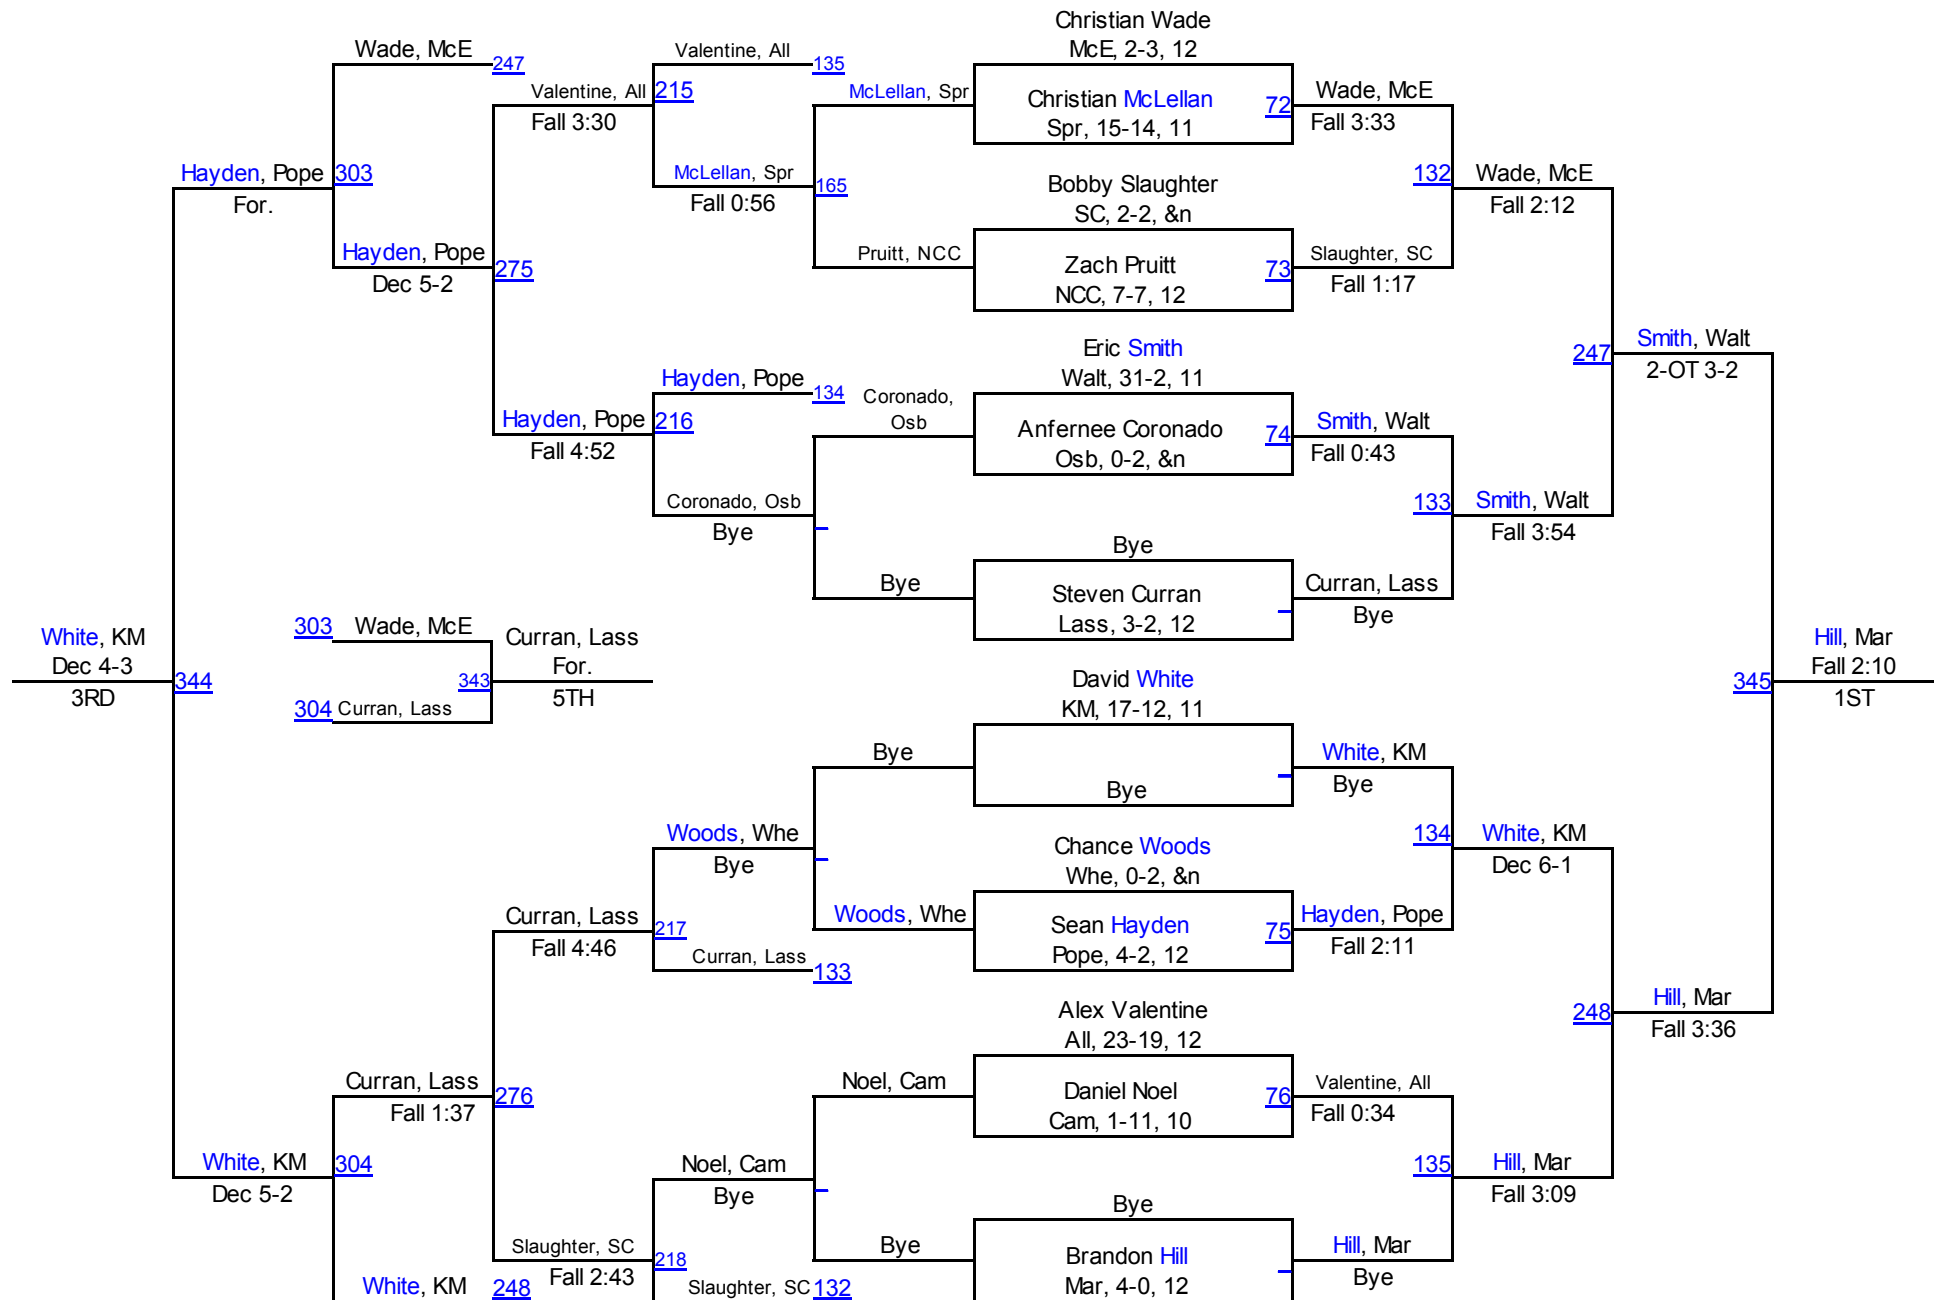

2014 Cobb County Invitational

220