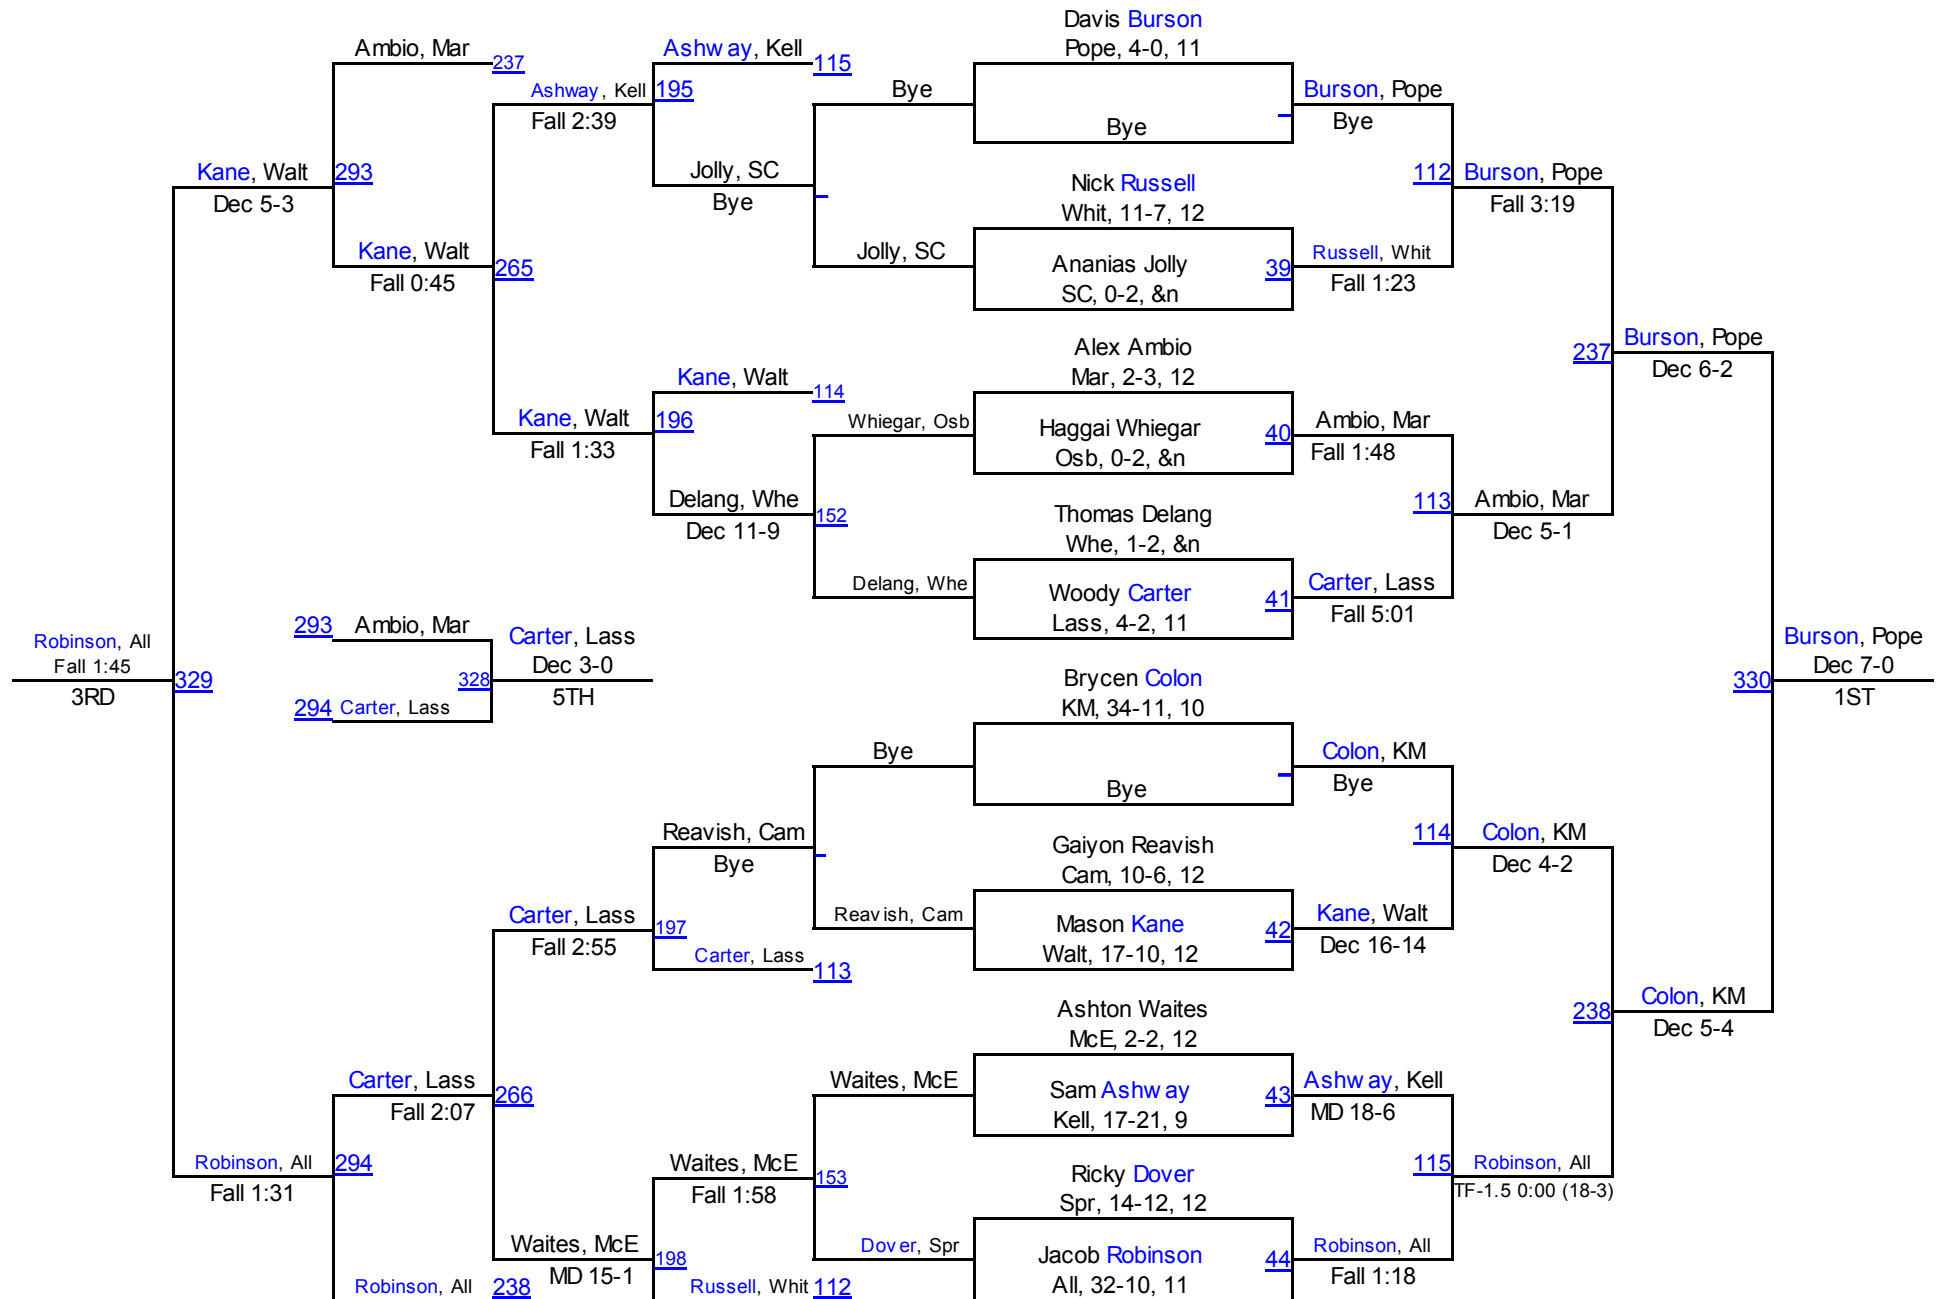

2014 Cobb County Invitational

152