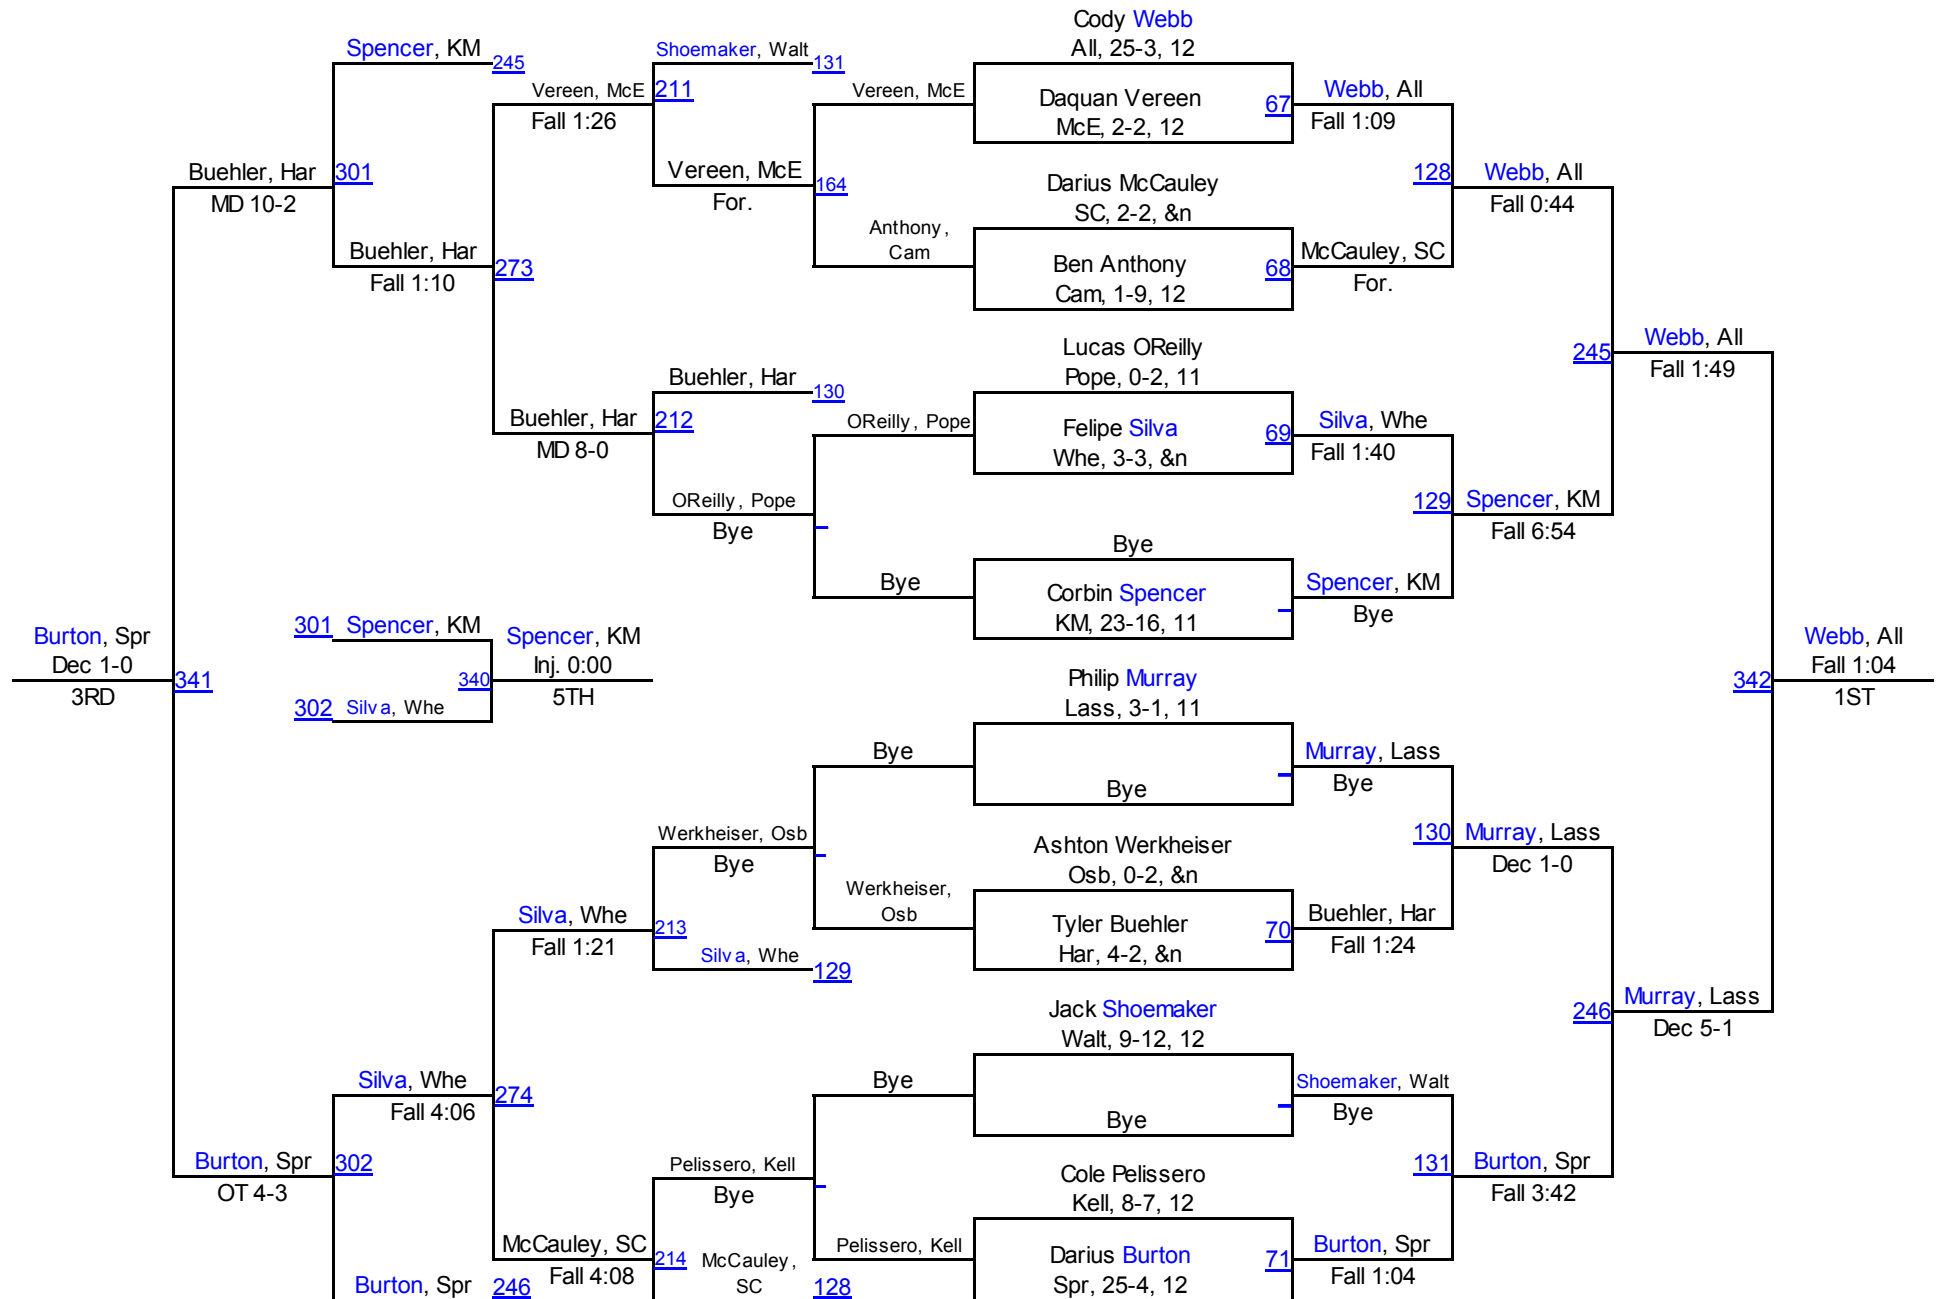

2014 Cobb County Invitational

195