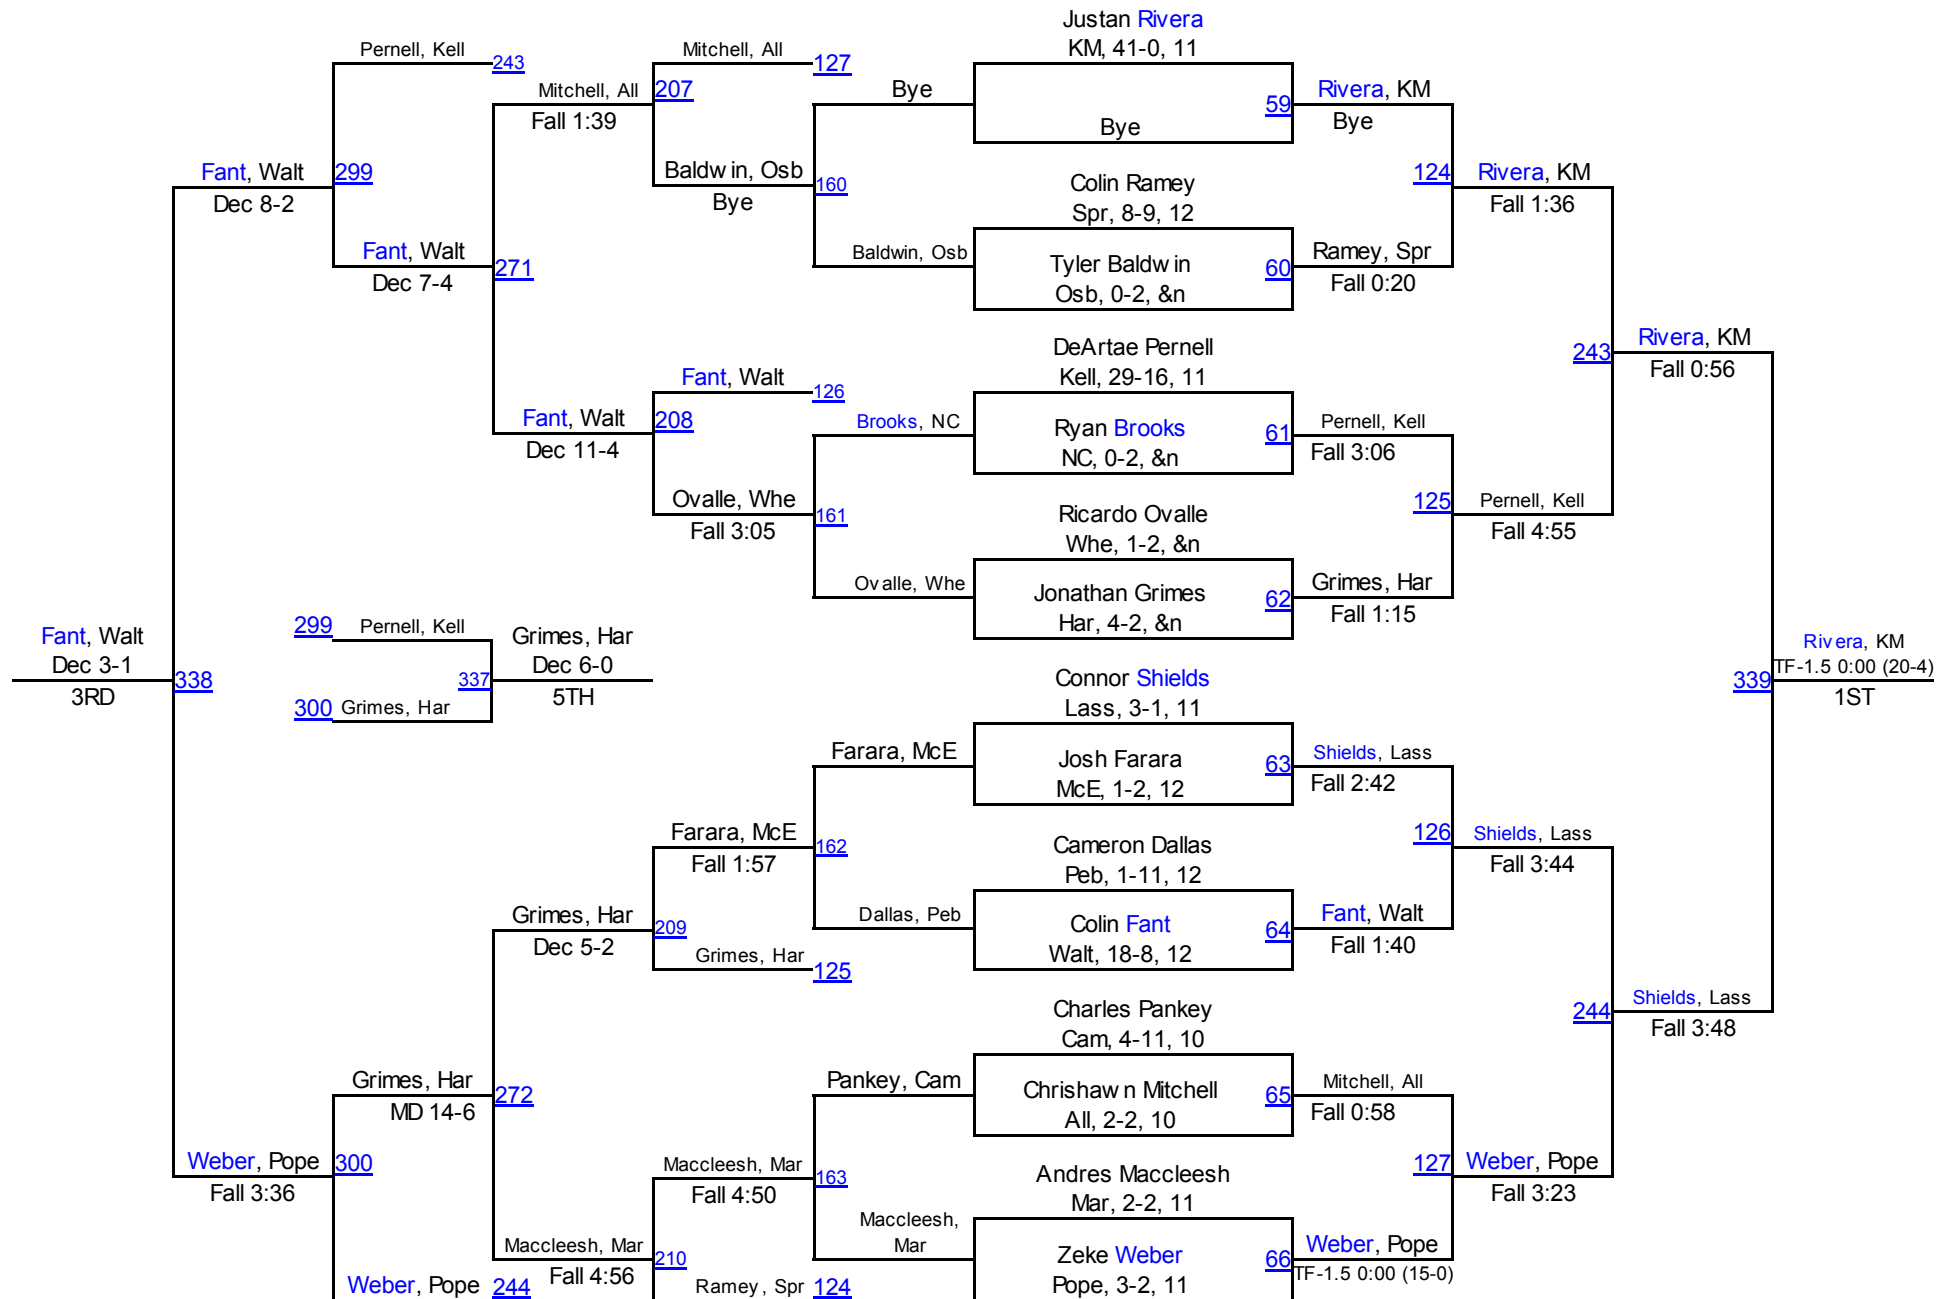

2014 Cobb County Invitational

182