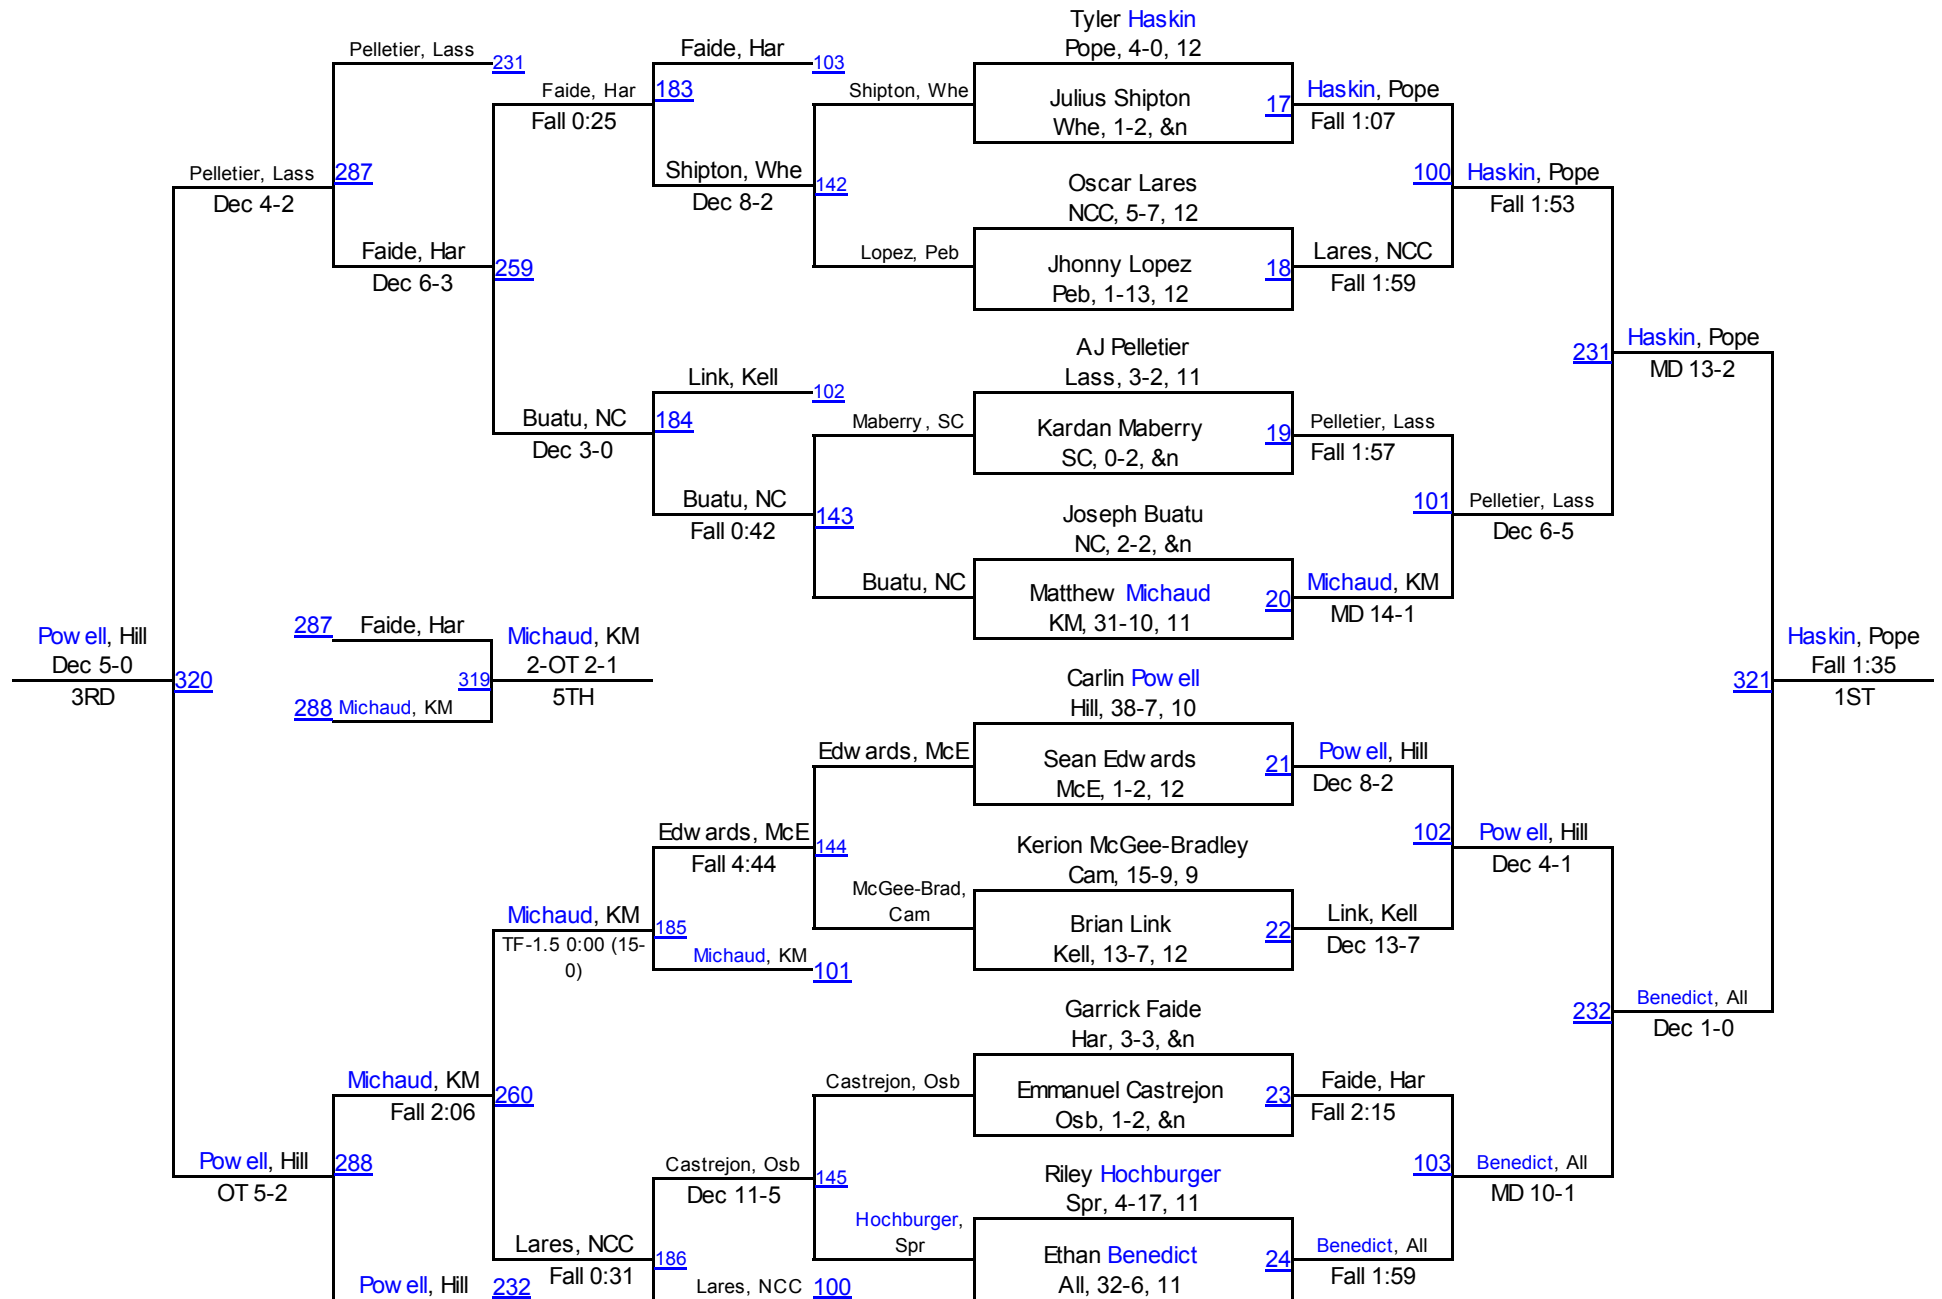

2014 Cobb County Invitational

132